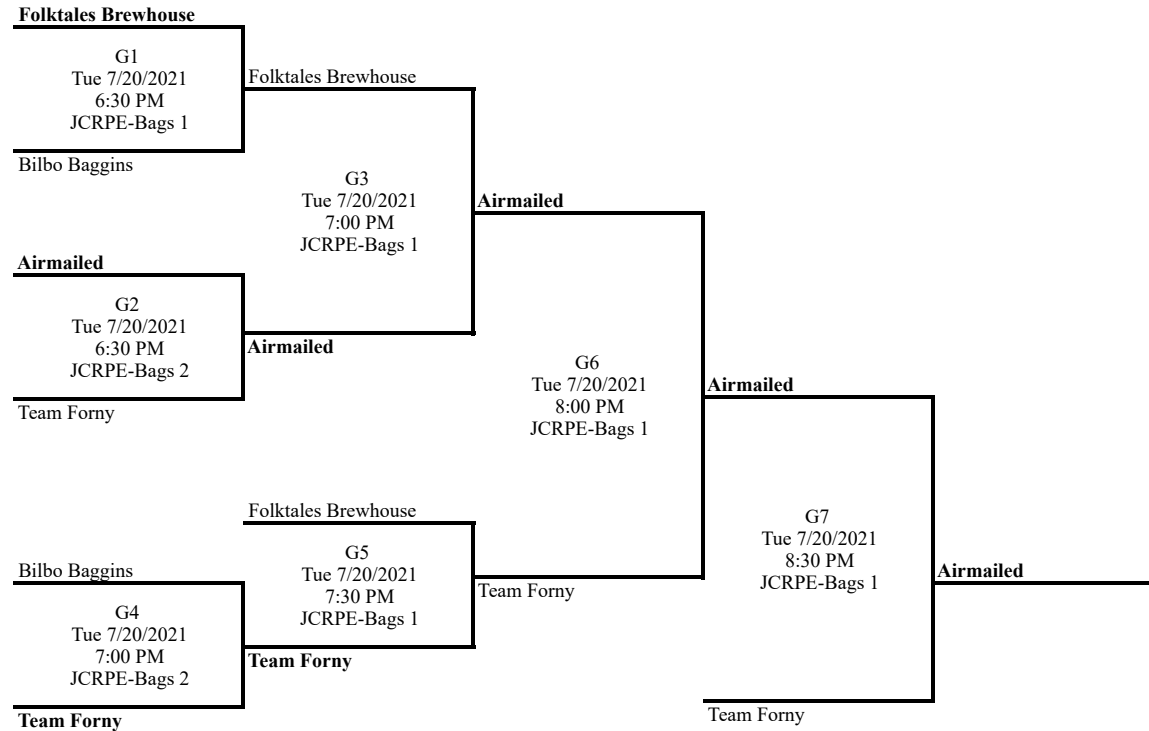

## Standings

Place	Team	W	L	T	GB	GP	PCT	Streak	Coach
1	Folktales Brewhouse	40	5	0	--	45	0.889	Won 3	
2	Airmailed	34	11	0	6	45	0.756	Lost 3	
3	Team Forny	25	20	0	15	45	0.556	Lost 2	
4	Bilbo Baggins	24	21	0	16	45	0.533	Won 2	

## Playoff Brackets